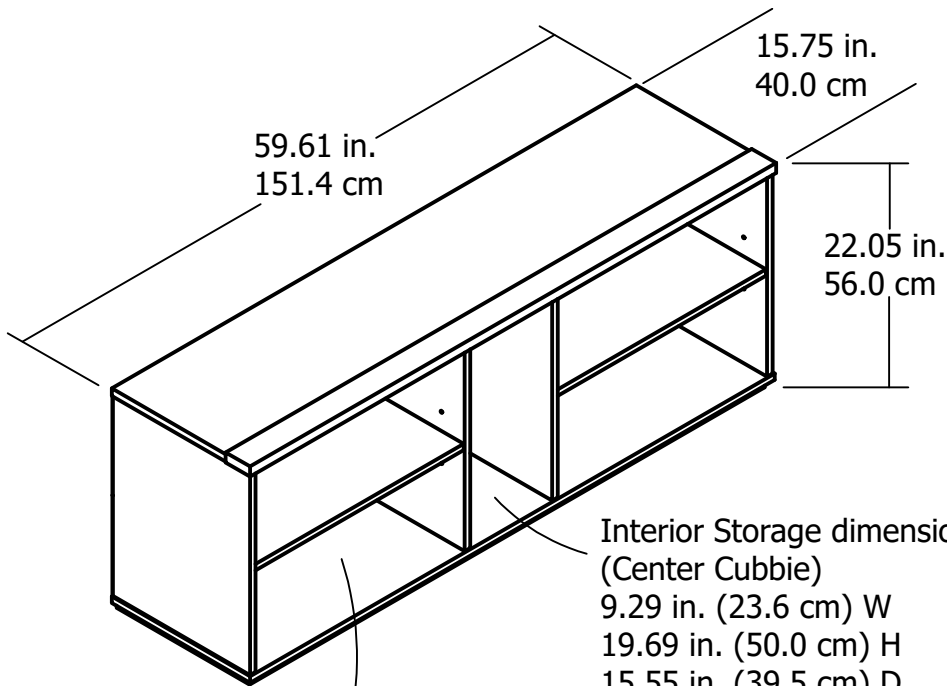

8283

Interior Storage dimensions:
(Center Cubbie)
9.29 in. (23.6 cm) W
19.69 in. (50.0 cm) H
15.55 in. (39.5 cm) D
1.65 cubic feet

Interior Storage dimensions:
(2) storage spaces (adjustable heights)
23.70 in. (60.2 cm) W
19.69 in. (50.0 cm) H
15.55 in. (39.5 cm) D
4.20 cubic feet each side

Overall Product Size:
59.61"W x 15.75"D x 22.05"H
151.4cm W x 40.0cm D x 56.0cm H

Wood Breakdown: 94%
Total storage: 10.05 cubic feet

Maximum TV size: 69" flat screen

Maximum Weight Capacities
Unit Weight: 83 lbs. (37.6 kg)