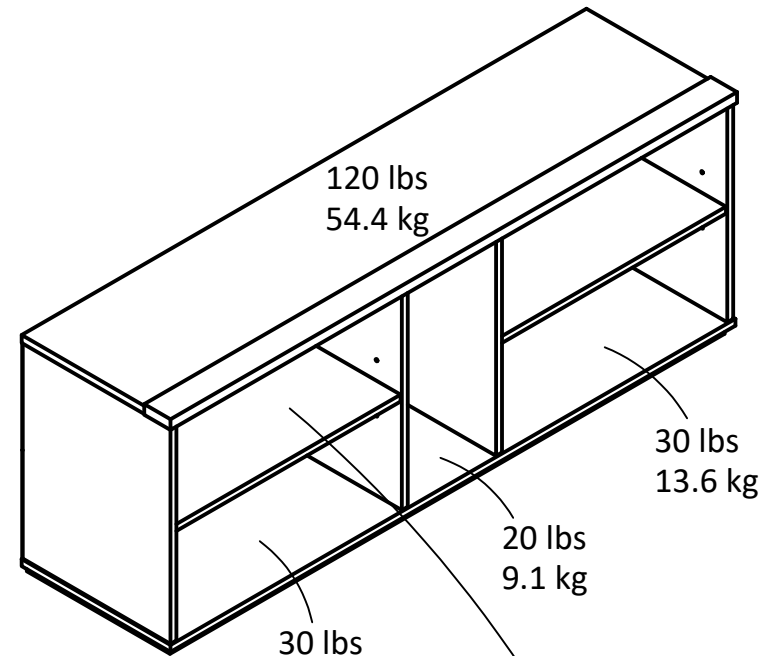

8283

Interior Storage dimensions:
(Center Cubbie)
9.29 in. (23.6 cm) W
19.69 in. (50.0 cm) H
15.55 in. (39.5 cm) D
1.65 cubic feet

Interior Storage dimensions:
(2) storage spaces (adjustable heights)
23.70 in. (60.2 cm) W
19.69 in. (50.0 cm) H
15.55 in. (39.5 cm) D
4.20 cubic feet each side

Overall Product Size:
59.61"W x 15.75"D x 22.05"H
151.4cm W x 40.0cm D x 56.0cm H

Wood Breakdown: 94%
Total storage: 10.05 cubic feet

Maximum TV size: 69" flat screen

Maximum Weight Capacities
Unit Weight: 83 lbs. (37.6 kg)